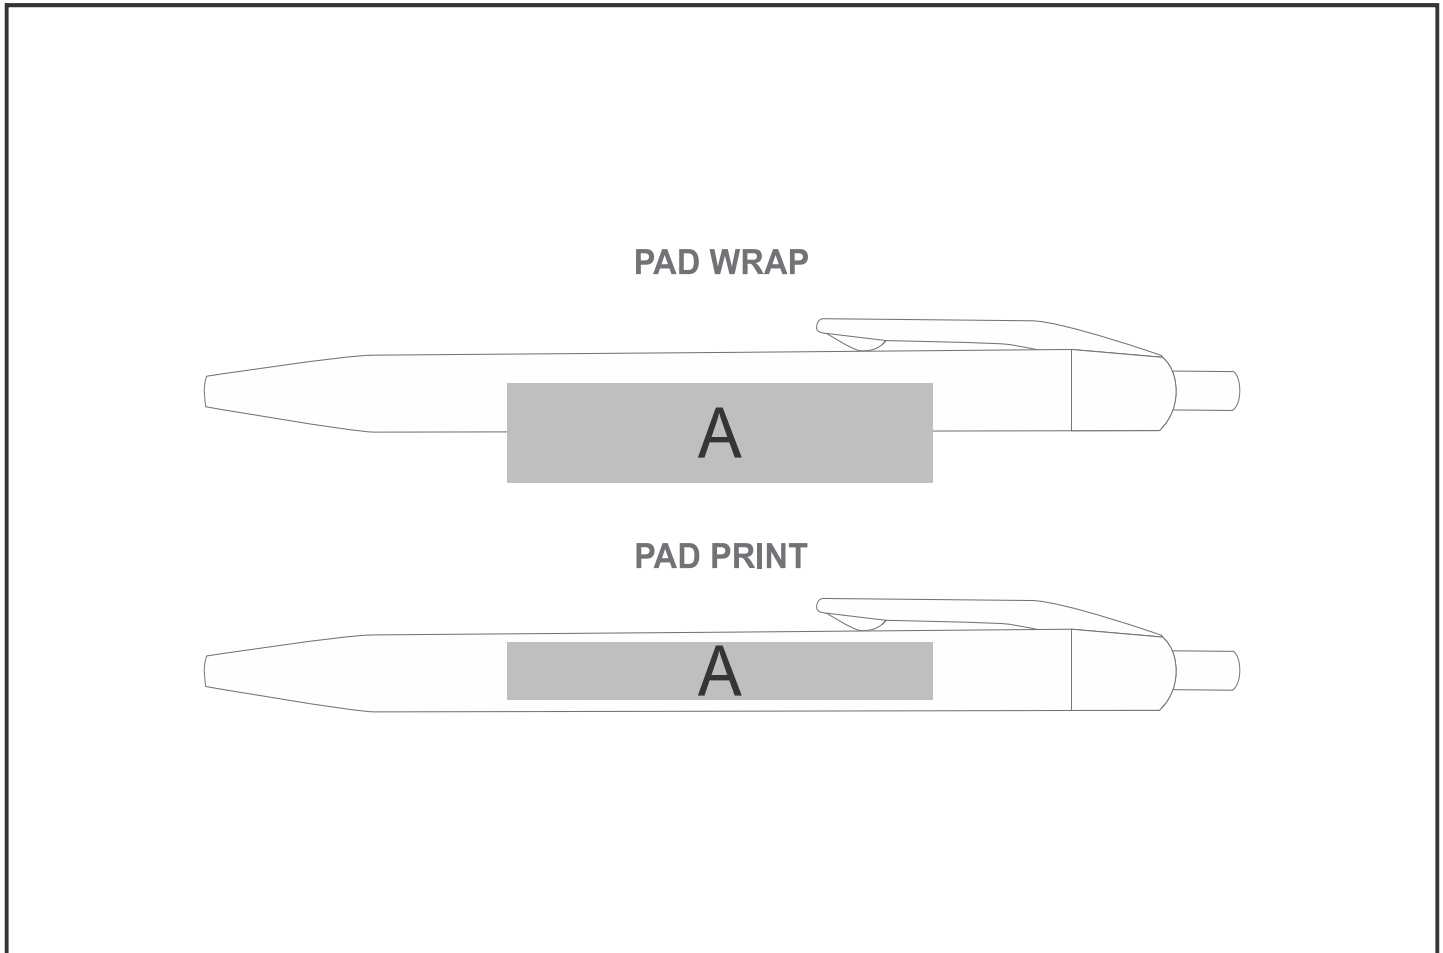

WI-AL-287-B

Altitude Jojo Ball Pen

Also available in

Check Logo24
guide and t's & c's

Need to know:

- Includes 1-Colour, 1-Position Pad Print (setup fees apply)

Branding Options:

Position	Branding Method (Branding Code)	No. of Colours	Dimension
A	Pad Printing (PA)	4 Colours	60mm wide x 7mm high
A	Pad Wrap (PW)	1 Colour	55mm wide x 12mm high